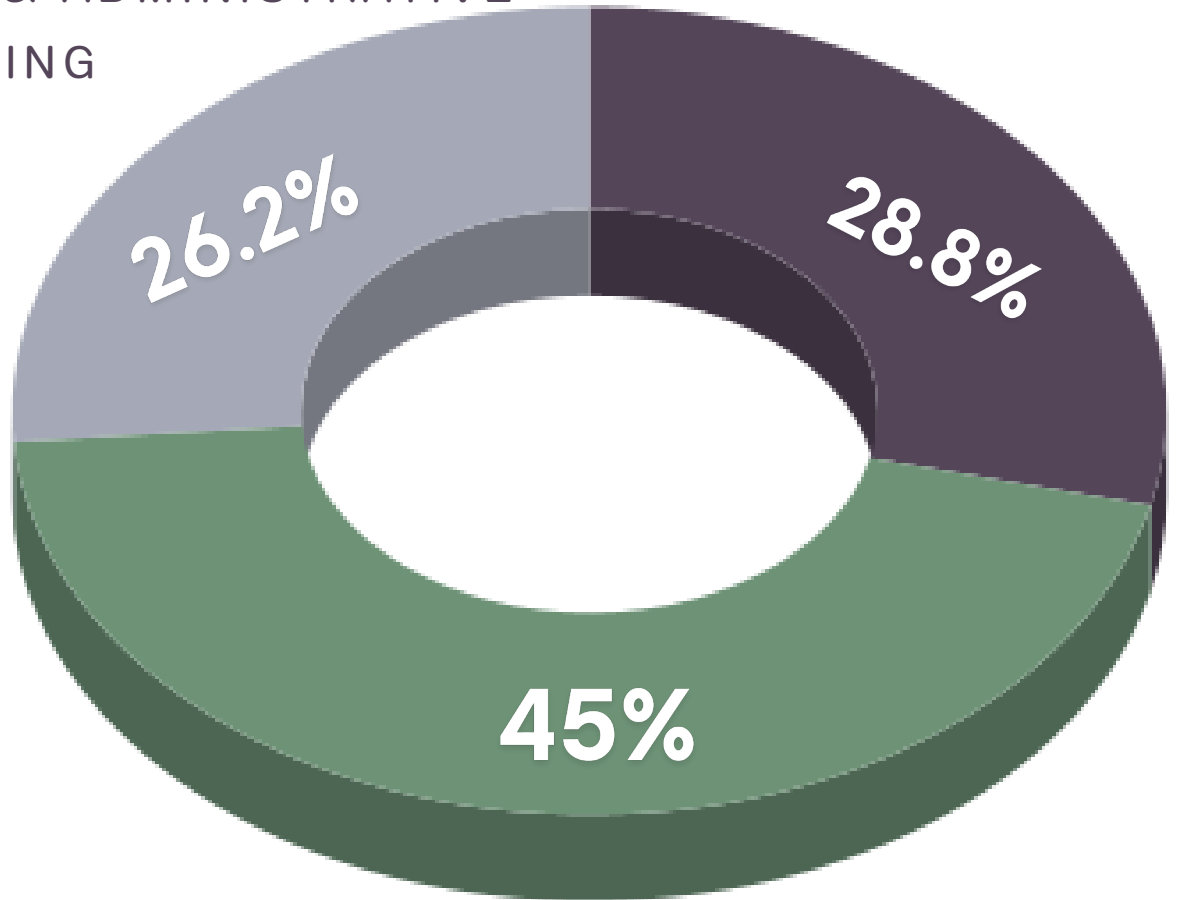

Hope Lives Here

Impact Report: 2023

- PROGRAMS
- GENERAL & ADMINISTRATIVE
- FUNDRAISING

79

New Clients
this year

360

Hearts walked
through our doors

46

Total Support Group
Meetings

We have four peer to peer support groups that we offer participants for **FREE**

hlhgrief.org